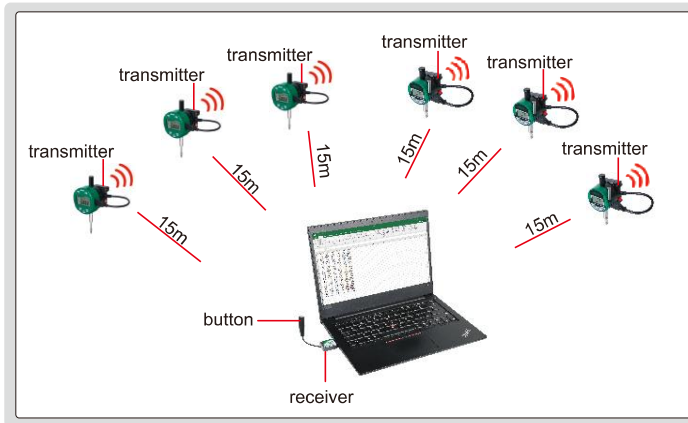

# WIRELESS DATA TRANSMISSION SYSTEM OF DIGITAL INDICATORS (REMOTE CONTROL)

- The readings of digital indicators can be transmitted to computers or mobile phones
- Wireless zigbee protocol, conforming to IEEE802, 2.4GHz band
- Transmission distance is 15 meter(under the condition of no obstruction and no electromagnetic interference)

## Transmitter

- Suitable for digital indicators
- CR2032 battery

Code	Transmitter	Connecting with digital indicators
7213-56		

Code	Product	Description	Remark	Transmit data
7213-6M		multichannel receiver	Connected with 6 transmitter, each channel has status indicator	<ul style="list-style-type: none"> <li>■ Press the button of the receiver</li> <li>■ Data is transmitted once, the signal light of the receiver flashes once</li> </ul>
7213-7M				

Code	Product	Description	Remark	Transmit data
7213-8M	 <p>button</p> <p>Micro USB port</p>	multichannel receiver	Connected with 6 transmitter, each channel has status indicator	<ul style="list-style-type: none"> <li>Press the button of the receiver</li> <li>Data is transmitted once, the signal light of the receiver flashes once</li> </ul>
7213-9M	 <p>button</p> <p>Lightning port</p>			